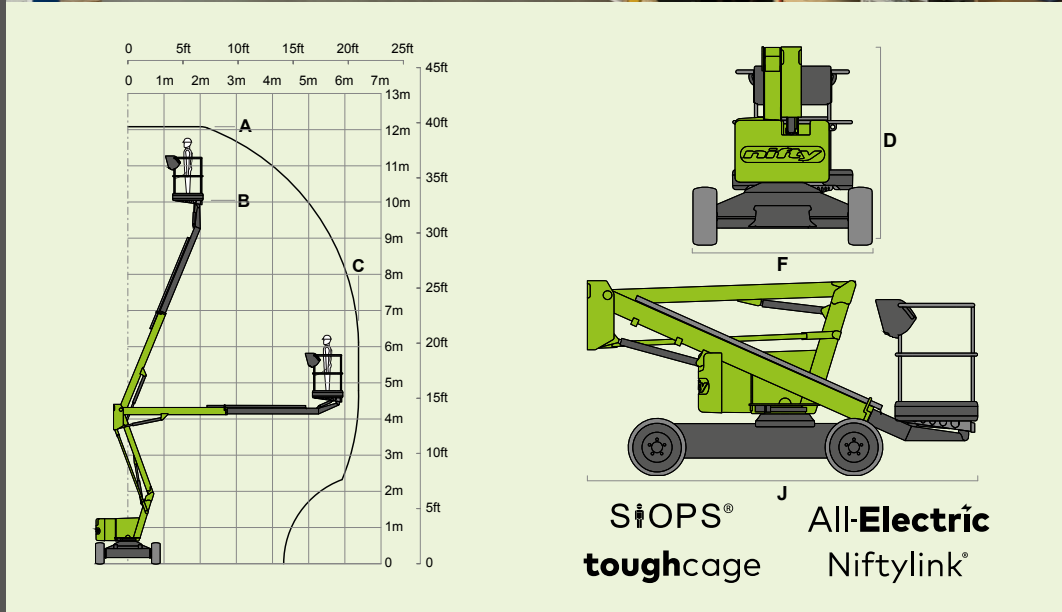

niftylift

SP34L

(A) 39ft 6in

(B) 33ft

(C) 21ft

500lbs

3ft 11in x 2ft 9in

(D) 6ft 6in

(F) 5ft 11in

(J) 13ft

3.7mph

11ft 11in

25%
14°

5600lbs / 5445lbs*

niftylift
1525 S. Buncombe Road,
Greer, SC - 29651
United States
1-800-643-8954
usasales@niftylift.com
www.niftylift.com

IS-108

* Lithium Battery Option